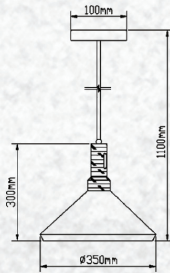

Wooden Top Iron-Black

Model:	VT-7525-B
SKU:	3762
EAN:	3800157611350
Size:	250x400x1200mm
Box Qty:	8Pcs
Material:	Iron+Wooden Top

Wooden Top Iron-White

Model:	VT-7535-W
SKU:	3763
EAN:	3800157611367
Size:	350x300x1100mm
Box Qty:	8Pcs
Material:	Iron+Wooden Top