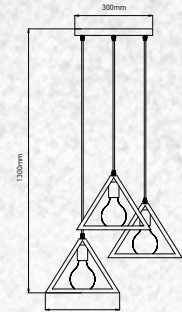

Geometric Series-Black Canopy

Model:	VT-7144
SKU:	3927
EAN:	3800157626224
Size:	300x1300mm
Box Qty:	4Pcs
Material:	Metal Finish