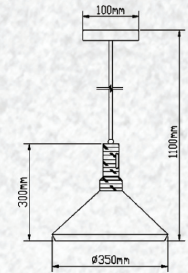

Model:	VT-7535-B
SKU:	3764
EAN:	3800157611374
Size:	350x300x1100mm
Box Qty:	8Pcs
Material:	Iron+Wooden Top

Wooden Top Iron-White