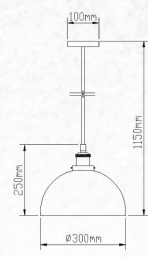

Transparent Glass-Metal Series

Model:	VT-7300
SKU:	3737
EAN:	3800157611107
Size:	300x250x1150mm
Box Qty:	8Pcs
Material:	Glass+Metal