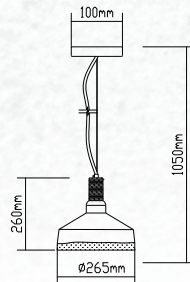

Concrete-Acrylic

Model:	VT-7291
SKU:	3854
EAN:	3800157619035
Size:	265x260x1050mm
Box Qty:	4Pcs
Material:	Concrete+Wood