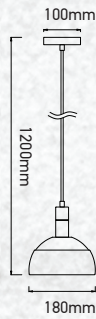

Pendant-Aluminium Shade-White

Model:	VT-7100-WH
SKU:	3920
EAN:	3800157626156
Size:	180x100x1200mm
Box Qty:	12Pcs
Material:	Plastic+Aluminium