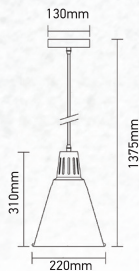

Aluminum-Sand finish-White

Model:	VT-7520-WH
SKU:	3702
EAN:	3800157610759
Size:	220x310x1375mm
Box Qty:	4Pcs
Material:	Aluminium+ Sand Finish