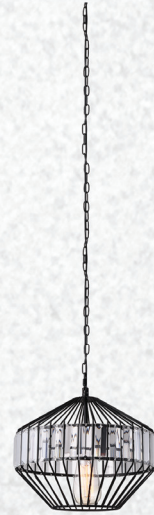

Metal W/Crystal

Model:	VT-7334-T
SKU:	3955
EAN:	3800157630238
Size:	300x360mm
Box Qty:	4Pcs
Material:	Metal