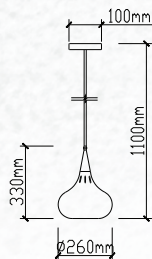

Danish Wood-Bronze Canopy

Model:	VT-7225
SKU:	3816
EAN:	3800157612760
Size:	260x330x1111mm
Box Qty:	8Pcs
Material:	Aluminium+Sand Finish

Danish Wood-Bronze Canopy

Model:	VT-7340
SKU:	3817
EAN:	3800157612777
Size:	360x420x1200mm
Box Qty:	4Pcs
Material:	Aluminium+Sand Finish