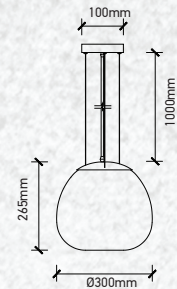

Designer Glass-Gun Grey

Model:	VT-7292
SKU:	3887
EAN:	3800157621052
Size:	Ø300x265x1000mm
Box Qty:	8Pcs
Material:	Glass