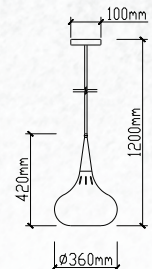

Danish Wood-Bronze Canopy

Model:	VT-7225
SKU:	3816
EAN:	3800157612760
Size:	260x330x1111mm
Box Qty:	8Pcs
Material:	Aluminium+Sand Finish

Danish Wood-Bronze Canopy

Model:	VT-7340
SKU:	3817
EAN:	3800157612777
Size:	360x420x1200mm
Box Qty:	4Pcs
Material:	Aluminium+Sand Finish