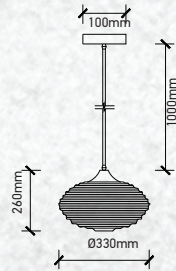

Applications

Perfect choice for Hotels, Bars, Commercial & Residential Lighting.

Diamond Cut Glass-Transparent

Model:	VT-7350-HT
SKU:	3879
EAN:	3800157620970
Size:	Ø330x260x1000mm
Box Qty:	8Pcs
Material:	Glass+Metal