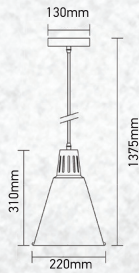

Aluminum-Sand finish-Black

Model:	VT-7520-B
SKU:	3700
EAN:	3800157610735
Size:	220x310x1375mm
Box Qty:	4Pcs
Material:	Aluminium+ Sand Finish