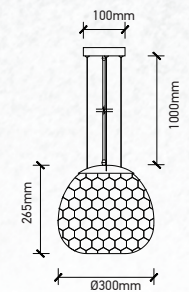

Designer Glass-Transparent

Model:	VT-7306
SKU:	3883
EAN:	3800157621014
Size:	Ø300x265x1000mm
Box Qty:	8Pcs
Material:	Glass