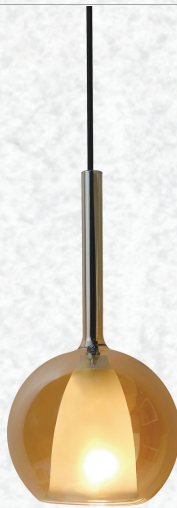

Transparent Glass-Metal Series

Model:	VT-7229
SKU:	3867
EAN:	3800157620772
Size:	265x190x1000mm
Box Qty:	8Pcs
Material:	Glass+Metal