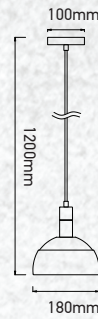

Model:	VT-7100-BL
SKU:	3925
EAN:	3800157626200
Size:	180x100x1200mm
Box Qty:	12Pcs
Material:	Plastic+Aluminium

Metal Plate-Rose Gold