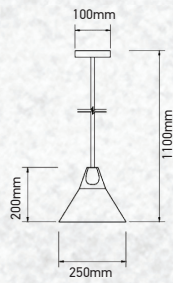

Model:	VT-7425-WH
SKU:	3756
EAN:	3800157611299
Size:	250x200x1100mm
Box Qty:	8Pcs
Material:	Aluminium+Wooden Top

Modern Wooden Top-Black