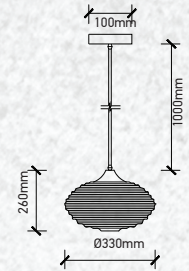

Diamond Cut Glass-Black

Model:	VT-7350-HB
SKU:	3880
EAN:	3800157620987
Size:	330x260x1000mm
Box Qty:	8Pcs
Material:	Glass+Metal