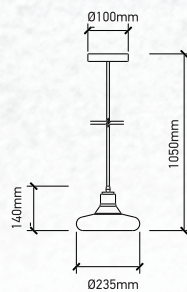

Model:	VT-7240
SKU:	3820
EAN:	3800157615457
Size:	235x140x1050mm
Box Qty:	8Pcs
Material:	Glass+Wood

3D Glass-Black Canopy