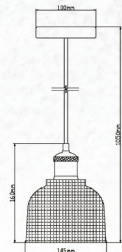

Red Glass-Metal Series

Model:	VT-7150-RG
SKU:	3731
EAN:	3800157611046
Size:	145x160x1050mm
Box Qty:	12Pcs
Material:	Glass+Metal