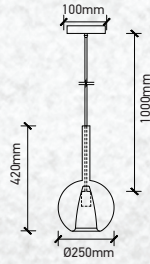

Double Glass-Amber-White

Model:	VT-7181-AW
SKU:	3878
EAN:	3800157620963
Size:	180x350x1000mm
Box Qty:	9Pcs
Material:	Glass+Metal

Double Glass-Gungrey-White

Model:	VT-7304-GW
SKU:	3876
EAN:	3800157620949
Size:	250x420x1000mm
Box Qty:	8Pcs
Material:	Glass+Metal