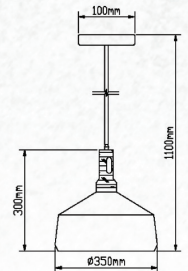

Model:	VT-7545-B
SKU:	3766
EAN:	3800157611398
Size:	350x300x1100mm
Box Qty:	8Pcs
Material:	Iron+Wooden Top