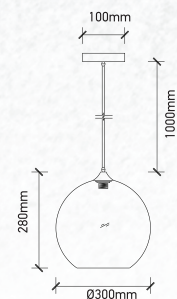

Amber Glass-Metal Series

Model:	VT-7303
SKU:	3866
EAN:	3800157620765
Size:	300x280x1000mm
Box Qty:	8Pcs
Material:	Glass+Metal