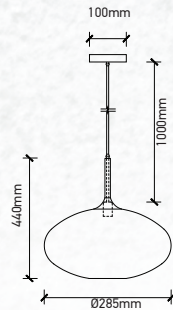

Modern-White Glass Pendant

Model:	VT-7281-WG
SKU:	3884
EAN:	3800157621021
Size:	Ø285x440x1000mm
Box Qty:	4Pcs
Material:	Glass+Metal