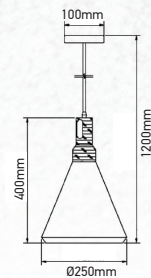

Wooden Top Iron-Black

Model:	VT-7525-B
SKU:	3762
EAN:	3800157611350
Size:	250x400x1200mm
Box Qty:	8Pcs
Material:	Iron+Wooden Top

Wooden Top Iron-White

Model:	VT-7535-W
SKU:	3763
EAN:	3800157611367
Size:	350x300x1100mm
Box Qty:	8Pcs
Material:	Iron+Wooden Top