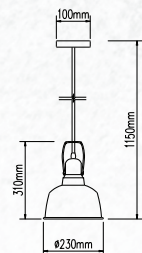

Aluminium Shade-White

Model:	VT-7422-WH
SKU:	3729
EAN:	3800157611022
Size:	230x310x1150mm
Box Qty:	8Pcs
Material:	Aluminium