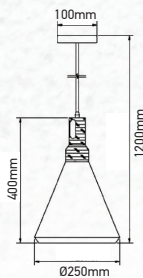

Model:	VT-7525-WH
SKU:	3761
EAN:	3800157611343
Size:	250x400x1200mm
Box Qty:	8Pcs
Material:	Iron+Wooden Top

Wooden Top Iron-Black