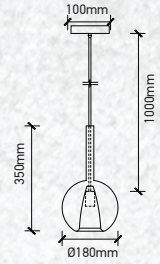

Double Glass-Gungrey-White

Model:	VT-7181-GW
SKU:	3877
EAN:	3800157620956
Size:	180x350x1000mm
Box Qty:	9Pcs
Material:	Glass+Metal