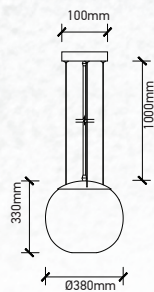

Designer Glass-Gun Grey

Model:	VT-7380
SKU:	3888
EAN:	3800157621069
Size:	Ø380x330x1000mm
Box Qty:	4Pcs
Material:	Glass