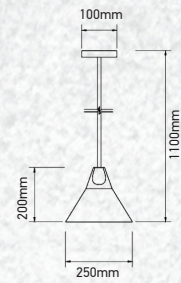

Model:	VT-7425-B
SKU:	3757
EAN:	3800157611305
Size:	250x200x1100mm
Box Qty:	8Pcs
Material:	Aluminium+Wooden Top

Wooden Top Iron-White