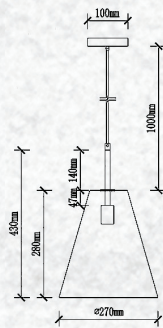

Designer Glass-Transparent

Model:	VT-7305
SKU:	3881
EAN:	3800157620994
Size:	Ø270x1280mm
Box Qty:	4Pcs
Material:	Glass