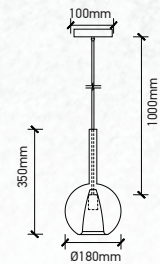

Double Glass-Amber-White

Model:	VT-7181-AW
SKU:	3878
EAN:	3800157620963
Size:	180x350x1000mm
Box Qty:	9Pcs
Material:	Glass+Metal