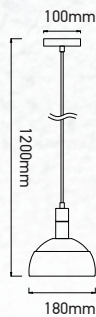

Pendant-Aluminium Shade-Grey

Model:	VT-7100-G
SKU:	3922
EAN:	3800157626170
Size:	180x100x1200mm
Box Qty:	12Pcs
Material:	Plastic+Aluminium