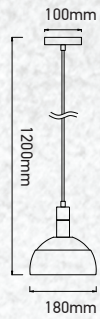

Wooden Top Iron-Black

Model:	VT-7545-B
SKU:	3766
EAN:	3800157611398
Size:	350x300x1100mm
Box Qty:	8Pcs
Material:	Iron+Wooden Top

Pendant-Aluminium Shade-White

Model:	VT-7100-WH
SKU:	3920
EAN:	3800157626156
Size:	180x100x1200mm
Box Qty:	12Pcs
Material:	Plastic+Aluminium