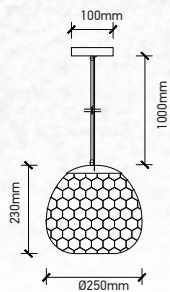

Designer Glass-Transparent

Model:	VT-7254
SKU:	3882
EAN:	3800157621007
Size:	Ø250x230x1000mm
Box Qty:	8Pcs
Material:	Glass+Metal