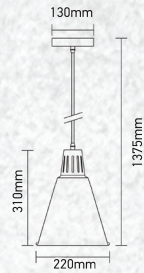

Aluminum-Sand finish-Grey

Model:	VT-7520-G
SKU:	3701
EAN:	3800157610742
Size:	220x310x1375mm
Box Qty:	4Pcs
Material:	Aluminium+Sand Finish