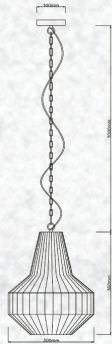

Metal W/Crystal

Model:	VT-7334-T
SKU:	3955
EAN:	3800157630238
Size:	300x360mm
Box Qty:	4Pcs
Material:	Metal