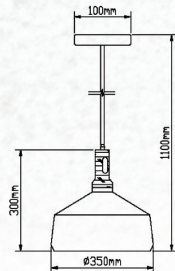

Model:	VT-7545-WH
SKU:	3765
EAN:	3800157611381
Size:	350x300x1100mm
Box Qty:	8Pcs
Material:	Iron+Wooden Top

Wooden Top Iron-Black