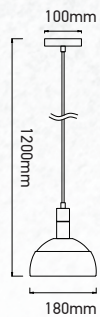

Pendant-Aluminium Shade-Pink

Model:	VT-7100-P
SKU:	3923
EAN:	3800157626187
Size:	180x100x1200mm
Box Qty:	12Pcs
Material:	Plastic+Aluminium