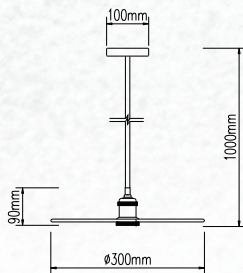

Model:	VT-7777-RG
SKU:	3751
EAN:	3800157611244
Size:	300x90x1000mm
Box Qty:	20Pcs
Material:	Metal

Metal Plate-Matt Gold