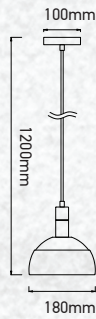

Model:	VT-7100-R
SKU:	3924
EAN:	3800157626194
Size:	180x100x1200mm
Box Qty:	12Pcs
Material:	Plastic+Aluminium

Pendant-Aluminium Shade-Blue