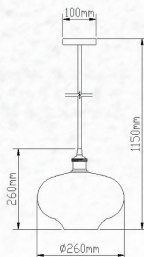

Amber Glass-Metal Series

Model:	VT-7290
SKU:	3741
EAN:	3800157611145
Size:	260x260x1150mm
Box Qty:	8Pcs
Material:	Glass+Metal