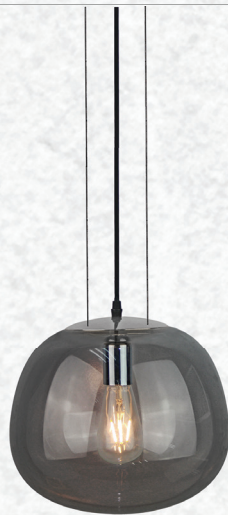

Designer Glass-Gun Grey

Model:	VT-7292
SKU:	3887
EAN:	3800157621052
Size:	Ø300x265x1000mm
Box Qty:	8Pcs
Material:	Glass

Designer Glass-Gun Grey

Model:	VT-7380
SKU:	3888
EAN:	3800157621069
Size:	Ø380x330x1000mm
Box Qty:	4Pcs
Material:	Glass