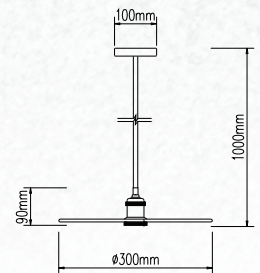

Model:	VT-7777-MG
SKU:	3752
EAN:	3800157611251
Size:	300x90x1000mm
Box Qty:	20Pcs
Material:	Metal