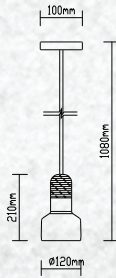

Concrete-Wooden

Model:	VT-7125-GY
SKU:	3855
EAN:	3800157619042
Size:	120x210x1080mm
Box Qty:	8Pcs
Material:	Concrete+Wood