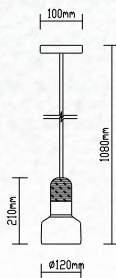

Concrete-Wooden

Model:	VT-7125-R
SKU:	3857
EAN:	3800157619066
Size:	120x210x1080mm
Box Qty:	8Pcs
Material:	Concrete+Wood