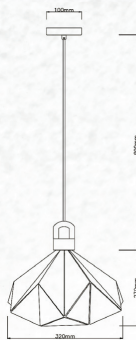

Model:	VT-7323-W
SKU:	3949
EAN:	3800157630177
Size:	320x270mm
Box Qty:	4Pcs
Material:	Metal

Prism-Wooden-Yellow